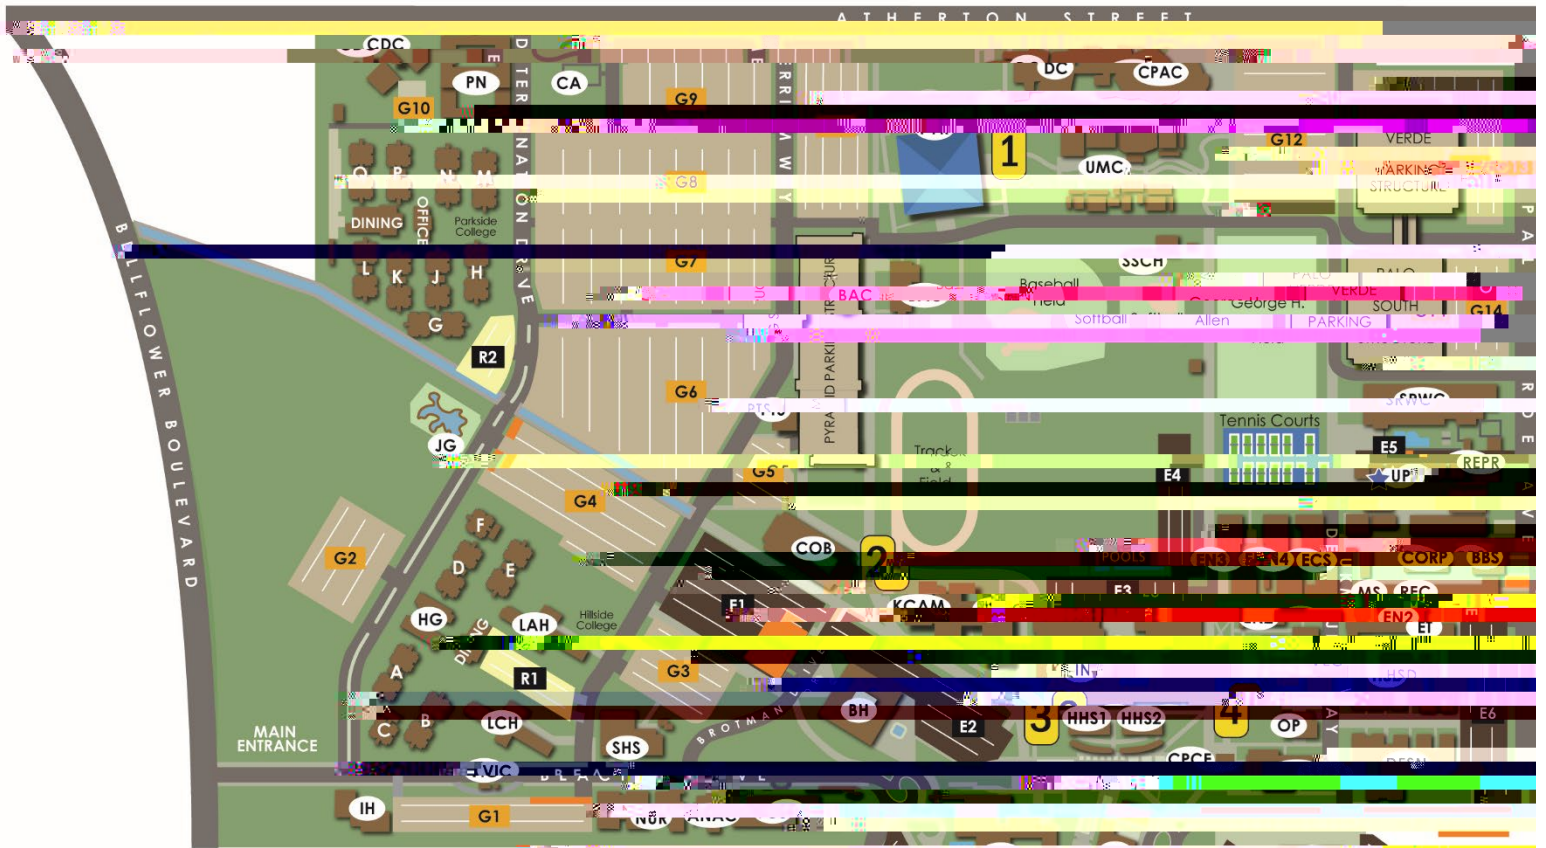

# Approved Food Truck Locations

## LEGEND

- 1** Platform near The Walter Pyramid near the green entrance
- 2** Platform on Beach Circle near the Track and Water Café
- 3** Platform on between the HHS lawn and Kinesiology building
- 4** Platform near the Outpet Grill lawn
- 5** Platform near the PH1 Building