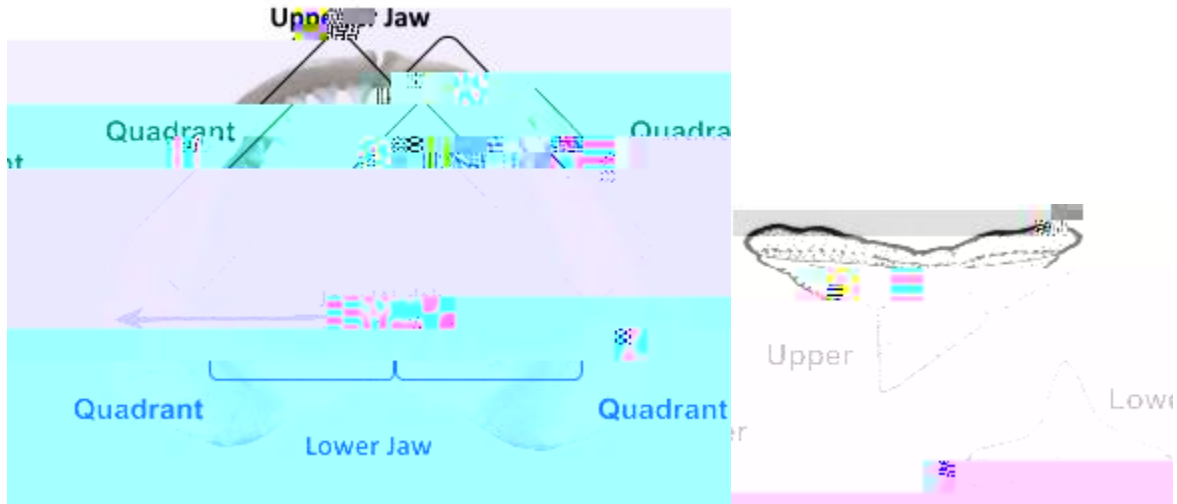

### **Tooth and Jaw Information:**

There are 30-32 front row teeth in the upper jaw and 30 front row teeth in the lower jaw. Lower teeth have wide bases and short cusps.

### **Where did these jaws come from?**

Jaws were relinquished to the U.S. Fish & Wildlife Service from companies attempting to import species protected under the U.S. Endangered Species Act and Convention on International Trade in Endangered Species. These jaws were then entrusted to the Shark Lab at California State University Long Beach to be used for educational purposes.

### **What does the Shark Lab do?**

Dr. Chris Lowe and his students in the Shark Lab study the physiological and behavioral ecology of