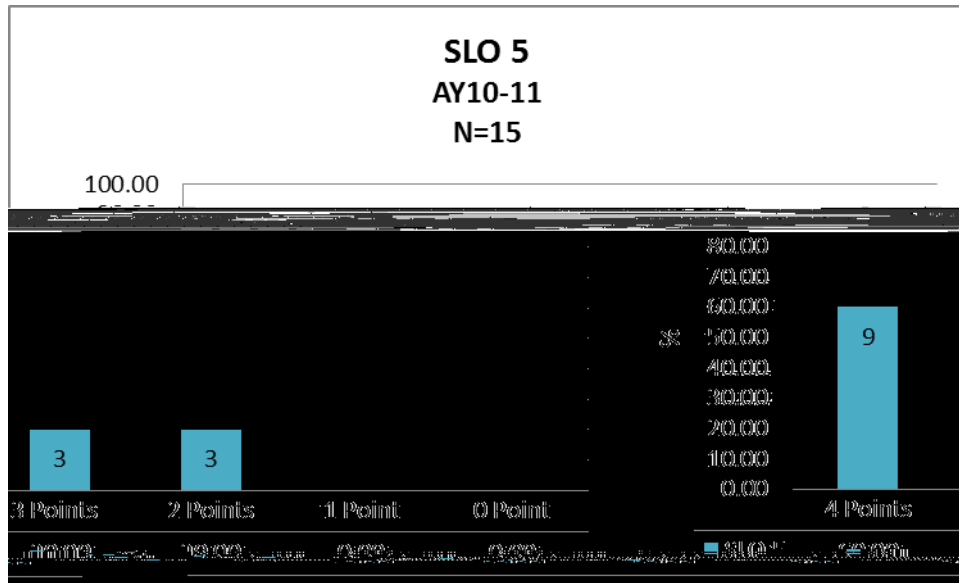

SLO 1 Rubric Criteria Score Means

Y09-10
N=50

Outcome 1:

Outcome 2:

Outcome 3:

Outcome 7:
Outcome 8:

Outcome 3:

Outcome 4:

Outcome 5:

Outcome 7:

SLO 7
AY10-11
N=52