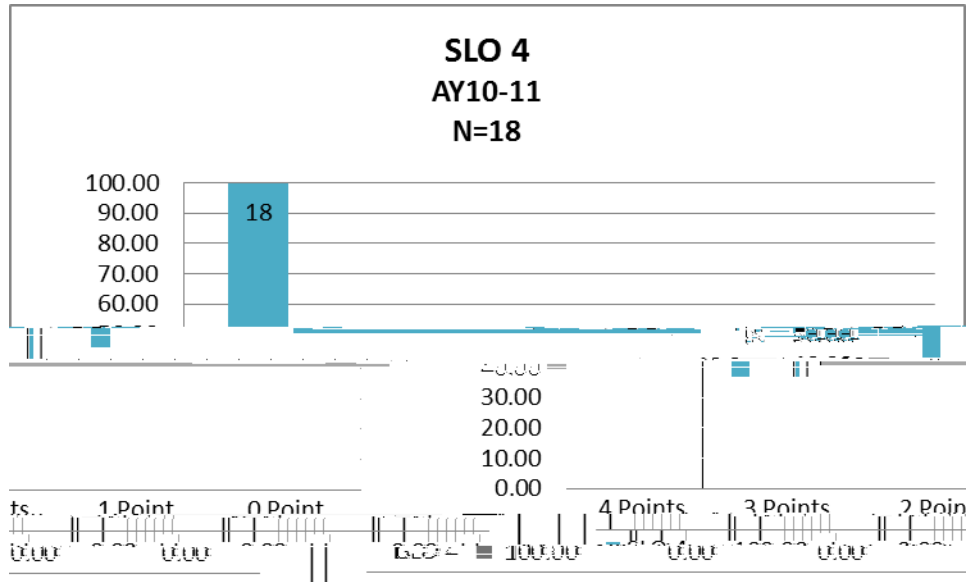

SLO 1 Rubric Criteria Score Means

Y09-10
N=50

Outcome 1:

Outcome 2:

Outcome 3:

Outcome 7:
Outcome 8:

Outcome 3:

Outcome 4:

Outcome 5:

Outcome 7:

SLO 7
AY10-11
N=52