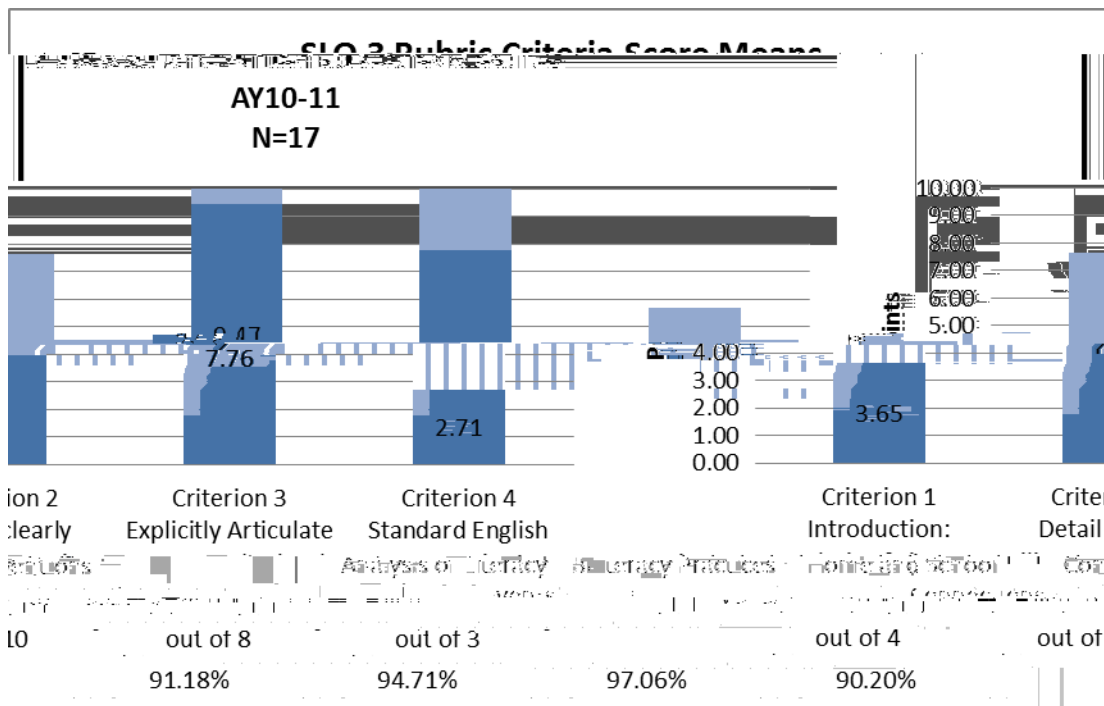

SLO 1 Rubric Criteria Score Means

Y09-10
N=50

Outcome 1:

Outcome 2:

Outcome 3:

Outcome 7:
Outcome 8:

Outcome 3:

Outcome 4:

Outcome 5:

Outcome 7:

SLO 7
AY10-11
N=52