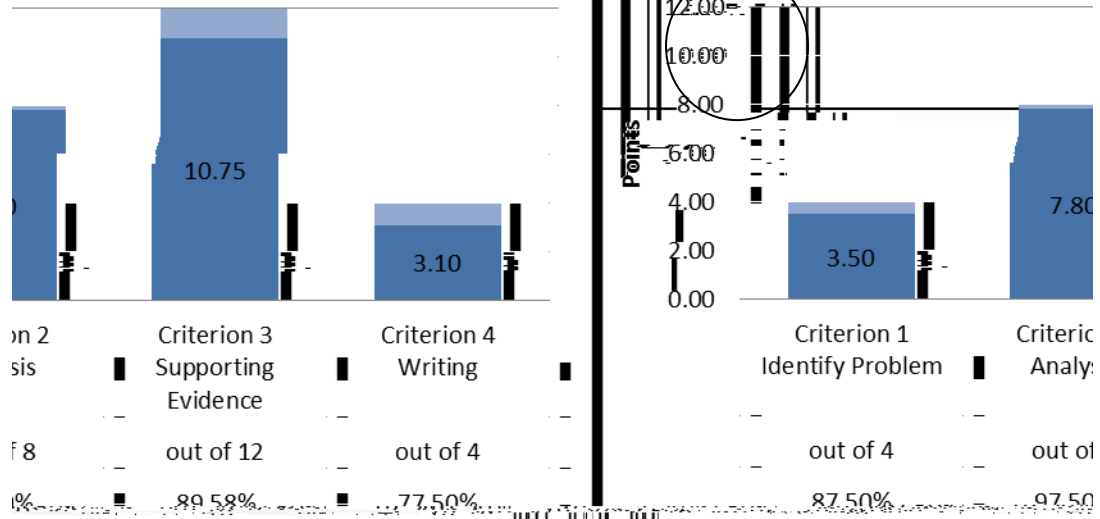

SLO 1 Rubric Criteria Score Means

Y09-10
N=50

Outcome 1:

Outcome 2:

Outcome 3:

Outcome 7:
Outcome 8:

Outcome 3:

Outcome 4: