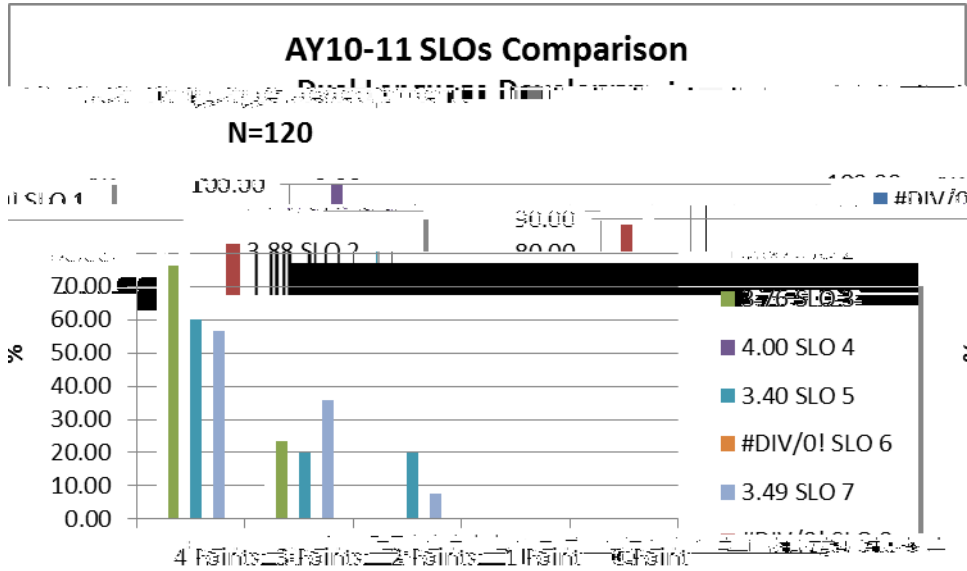

SLO 1 Rubric Criteria Score Means

Y09-10
N=50

Outcome 1:

Outcome 2:

Outcome 3:

Outcome 7:
Outcome 8:

Outcome 3:

Outcome 4:

Outcome 5:

Outcome 7:

SLO 7
AY10-11
N=52